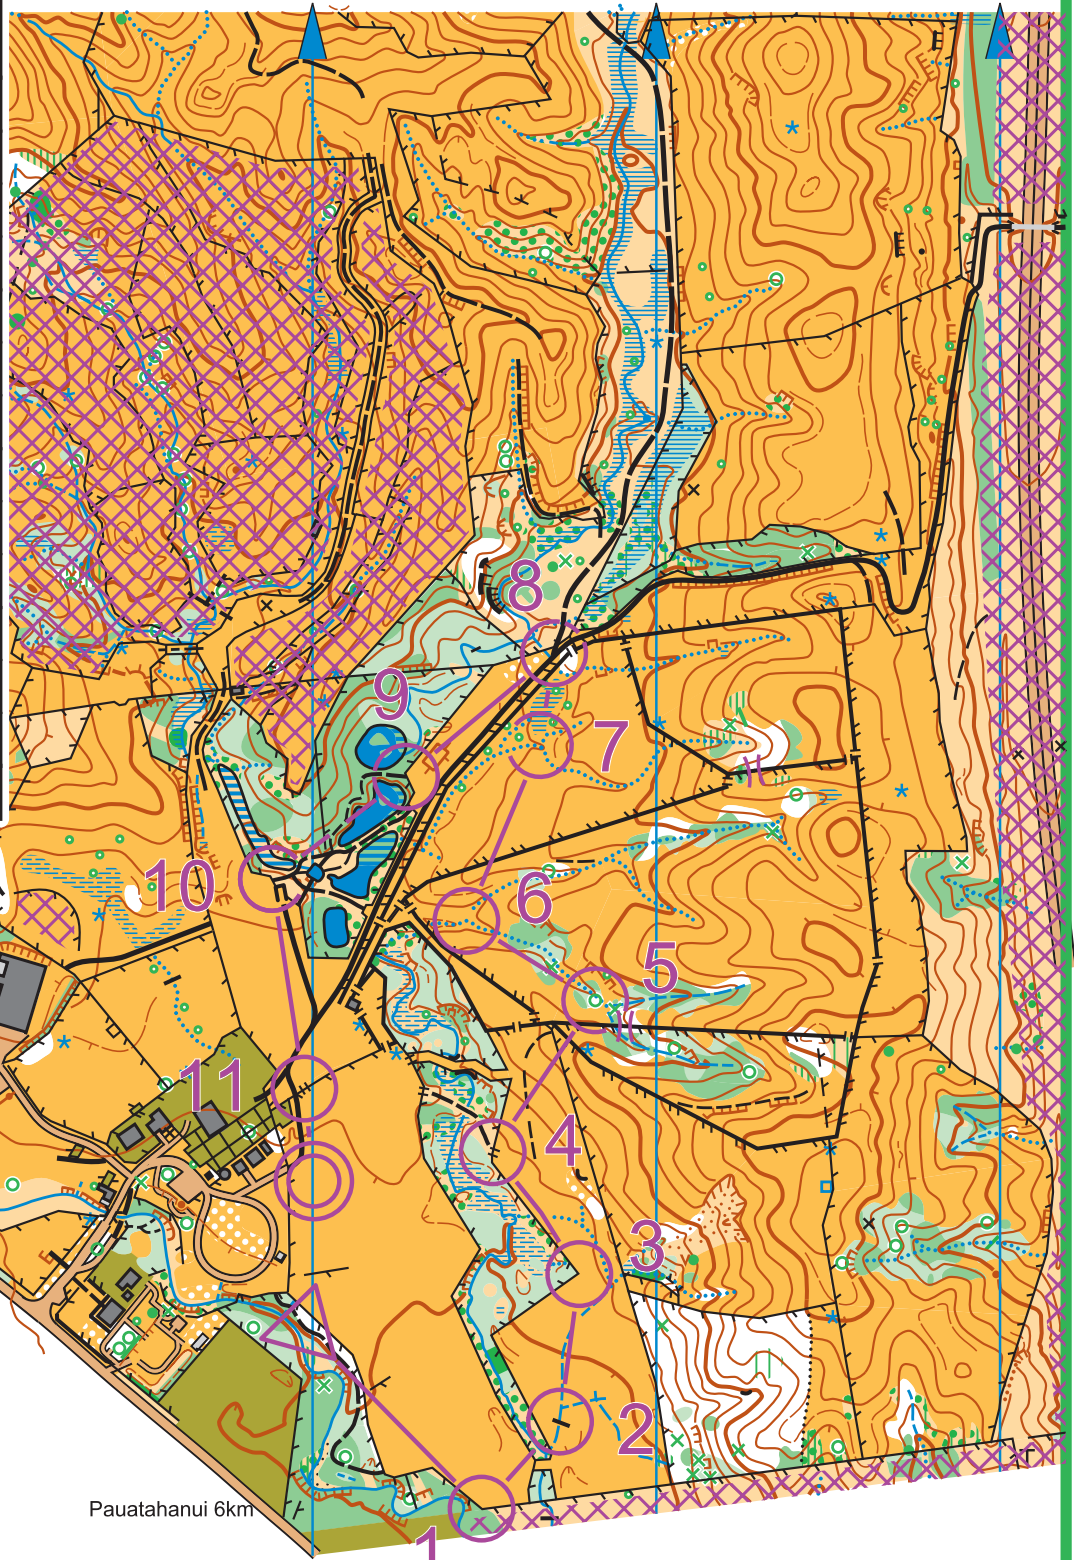

Battle Hill

SCALE 1:5,500
Contours 5m

Orienteering map
Porirua, New Zealand

0 50 100 150 200 250m

Clip these boxes if an SI station doesn't work.
Report the issue to the finish officials

CSW Battle Hill
29/03/2026

Yellow 1.4 km

		Path
1	32	Fence Bend
2	34	Bridge
3	36	Fence Bend
4	37	Fence/ Track Junction
5	48	Southern Distinct tree, South side
6	72	Narrow marsh Junction
7	58	Narrow marsh Junction
8	70	Road Junction
9	42	Track, East End
10	41	Track / Fence Junction
11	43	Small Gate
		70 m

www.orienteering.co.nz/10.6.12-Orienteering-Hutt-Valley

10km to Paekakariki

MAGNETIC NORTH

LEGEND

Standard (ISOM) orienteering symbols enlarged to 200%

- Contour, Index contour
- Form line, Small knolls
- Earth banks
- Erosion gully big, small
- Small depression, Pit
- Cliff, Passable rockface
- Boulder big, small, group
- Road major, minor
- Tracks wide to narrow
- Fence (not all shown)
- High fence
- Buildings
- Table, Man-made object
- Stockyard
- Pond, uncrossable marsh
- Marsh crossable, indistinct
- Marsh small, narrow
- Streams, watercourse
- Water trough, Tank(s)
- Distinctive tree, Stump/log

- Open land, Scattered trees
- Rough open, Rough/scattered
- Forest run
- Forest slow run
- Forest walk
- Good visibility slow run
- Good visibility walk
- Fight (speed under 20%)
- Distinct vegetation boundary